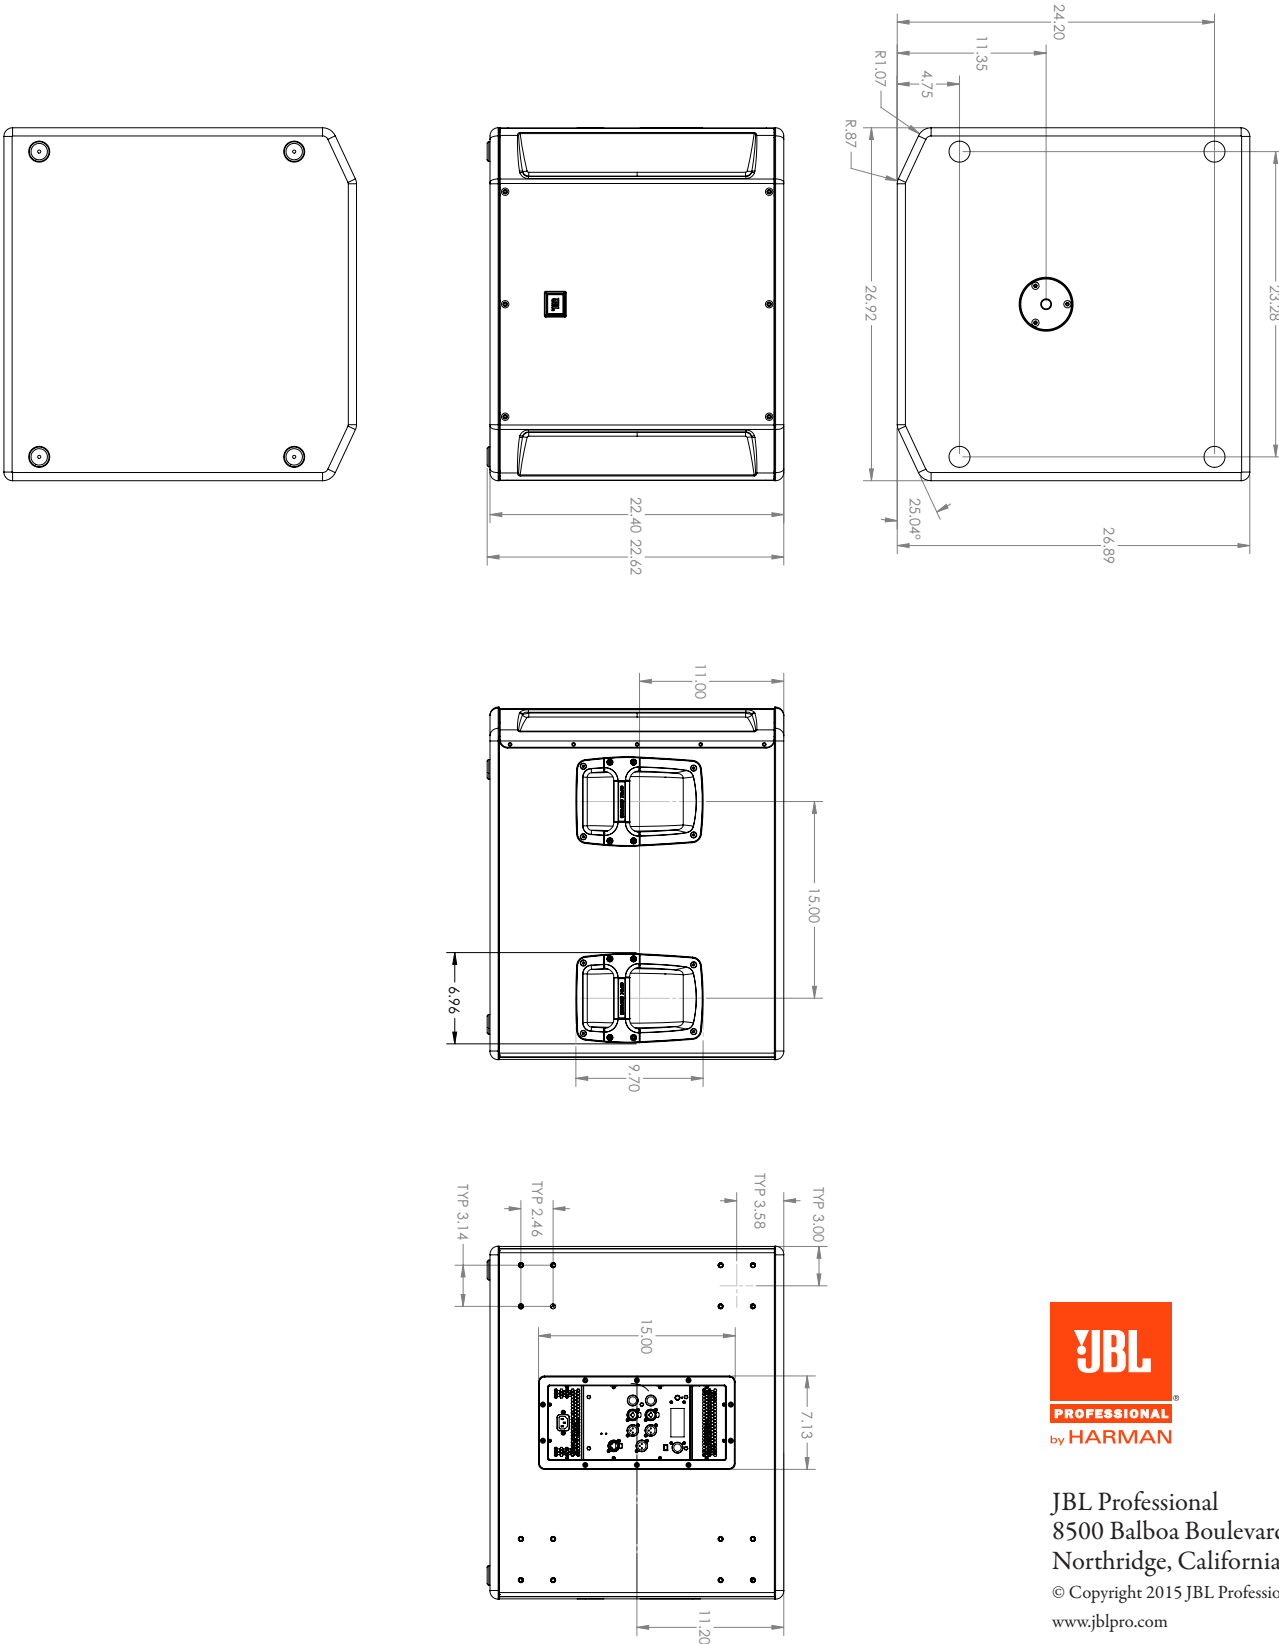

Specifications:

| | |
|-------------------------------|--|
| System: | |
| System Type: | Self powered 18", subwoofer system |
| Maximum SPL Output: | 135 dB |
| Frequency Range (-10 dB): | 29Hz - 150Hz |
| Frequency Response (-3 dB): | 35Hz - 120Hz |
| Amplifier: | |
| System Power Rating: | 1000W Peak, 750W Continuous |
| Input Impedance: | 40k balanced, 20k unbalanced |
| Line Input Gain: | 21 dB |
| Maximum Input Level: | |
| Line: | 20dBu |
| Connectors: | Neutrik ¼ - XLR input; Neutrik XLR Output |
| LED Indicators: | Power LED (Green), Network Link (Green, Network Data (Yellow) |
| Cooling: | |
| AC Power Input: | 100V - 240V~ 50/60 Hz |
| AC Power Consumption (120V~): | 2.2A (1/8th Power), 5.6A (1/3rd Power) |
| Speaker: | |
| LF Driver: | 2279F |
| Crossover Frequency: | 80Hz |
| Enclosure: | |
| Material: | 18mm plywood |
| Suspension/Mounting: | M20 Threaded Pole Mount |
| Handles: | 4 |
| Finish: | Obsidian DuraFlex™ finish |
| Grille: | Powder coated, Obsidian, 14-gauge perforated steel with acoustically transparent black cloth backing |
| Dimensions (L x W x H): | 26.89" x 26.92" x 22.62" (683mm x 684mm x 575mm) |
| Weight: | 87.0 lbs (39.5 kg) |
| Shipping Weight: | 103 lbs (46.8 kg) |

Block Diagram:

▶ SRX818SP 18" Self-Powered Subwoofer System

Dimensions:

JBL Professional
 8500 Balboa Boulevard, P.O. Box 2200
 Northridge, California 91329 U.S.A.
 © Copyright 2015 JBL Professional
www.jblpro.com