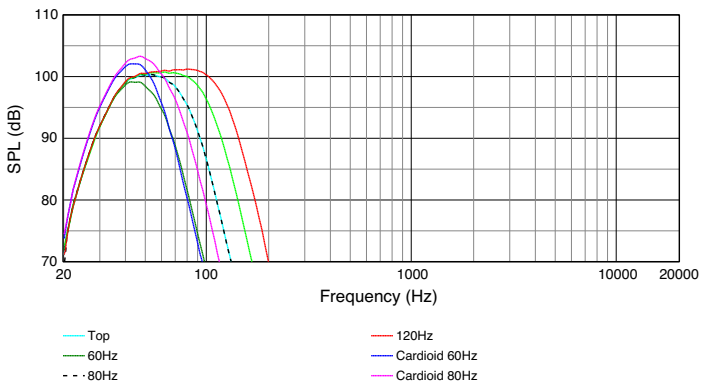

SRX818SP 18" Self-Powered Subwoofer System

Frequency Response (JBL Presets)

Subwoofer Presets

		SRX 812/815	SRX 835	Generic Top Box 60Hz Sub Crossover	Generic Top Box 80Hz Sub Crossover	Generic Top Box 100Hz Sub Crossover	Generic Top Box 120Hz Sub Crossover
SRX 818	Normal	SRX Top / SRX Sub	SRX Top / SRX Sub	60Hz / 60Hz HiPass	80Hz / 80Hz HiPass	100Hz / 100Hz HiPass	120Hz / 120Hz HiPass
	Cardioid 80Hz	Cardioid 80Hz* / SRX Sub	Cardioid 80Hz* / SRX Sub		80Hz HiPass / Cardioid 80Hz*		
	Cardioid 60Hz		60Hz Sub / Cardioid 60Hz*	60Hz HiPass / Cardioid 60Hz*			
SRX 828	Normal	SRX Top / SRX Sub	SRX Top / SRX Sub	60Hz / 60Hz HiPass	80Hz / 80Hz HiPass	100Hz / 100Hz HiPass	120Hz / 120Hz HiPass
	Cardioid 80Hz	Cardioid 80Hz* / SRX Sub	Cardioid 80Hz* / SRX Sub		80Hz HiPass / Cardioid 80Hz*		
	Cardioid 60Hz		60Hz Sub / Cardioid 60Hz*	60Hz HiPass / Cardioid 60Hz*			
Generic Subs	60Hz		60Hz LoPass / 60Hz Sub				
	80Hz	80Hz LoPass / 80Hz Sub	80Hz LoPass / 80Hz Sub				
	100Hz	100Hz LoPass / 100Hz Sub	100Hz LoPass / 100Hz Sub				
	120Hz	120Hz LoPass / 120Hz Sub	120Hz LoPass / 120Hz Sub				

*The Cardioid Preset is always selected only on the rear-facing box. The two front facing boxes should be set to your selected crossover frequency, eg. 60Hz or 80Hz.