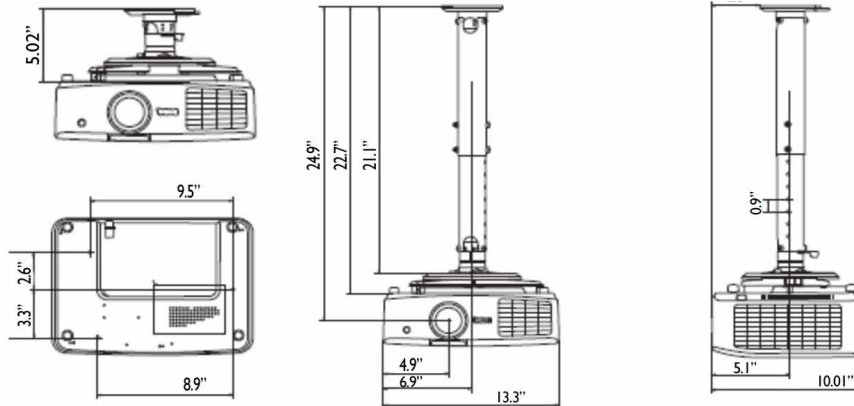

MX722 Digital Projector

Distance Chart

Screen Size				Distance from screen (inch)			Vertical offset (inch)
Diagonal		W (inch)	H (inch)	Min length (Max zoom)	Average	Min length (Max zoom)	
Inch	mm						
40	1016	32	24	48.5	55.7	62.9	1.81
50	1270	40	30	60.5	30.2	78.7	2.2
60	1524	48	36	72.6	83.9	94.4	2.7
70	1778	56	42	84.8	97.5	110.2	3.1
80	2032	64	48	96.9	111.4	125.9	3.5
90	2286	72	54	109.0	125.3	141.7	4.1
100	2540	80	60	121.1	139.2	157.4	4.4
120	3048	96	72	145.3	167.1	188.9	5.4
150	3810	120	90	181.7	208.9	236.2	6.7
200	5080	160	120	242.3	278.6	314.9	9.1
250	6350	200	150	302.8	348.2	393.7	11.3
300	7620	240	180	363.4	417.9	472.4	13.5

The screen aspect ratio is 4:3 and the projected picture is 4:3

Wall Mount Chart

Ceiling Mount screw: M4
(Max L = 25 mm; Min L = 20 mm)

Unit: inch

Dimensions