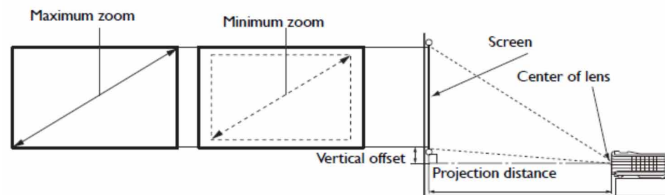

MX722 Digital Projector

Distance Chart

Screen Size				Distance from screen (inch)			Vertical offset (inch)
Diagonal		W (inch)	H (inch)	Min length (Max zoom)	Average	Min length (Max zoom)	
Inch	mm						
40	1016	32	24	48.5	55.7	62.9	1.81
50	1270	40	30	60.5	30.2	78.7	2.2
60	1524	48	36	72.6	83.9	94.4	2.7
70	1778	56	42	84.8	97.5	110.2	3.1
80	2032	64	48	96.9	111.4	125.9	3.5
90	2286	72	54	109.0	125.3	141.7	4.1
100	2540	80	60	121.1	139.2	157.4	4.4
120	3048	96	72	145.3	167.1	188.9	5.4
150	3810	120	90	181.7	208.9	236.2	6.7
200	5080	160	120	242.3	278.6	314.9	9.1
250	6350	200	150	302.8	348.2	393.7	11.3
300	7620	240	180	363.4	417.9	472.4	13.5

The screen aspect ratio is 4:3 and the projected picture is 4:3

Wall Mount Chart

Ceiling Mount screw: M4
(Max L = 25 mm; Min L = 20 mm)

Unit: inch

Dimensions